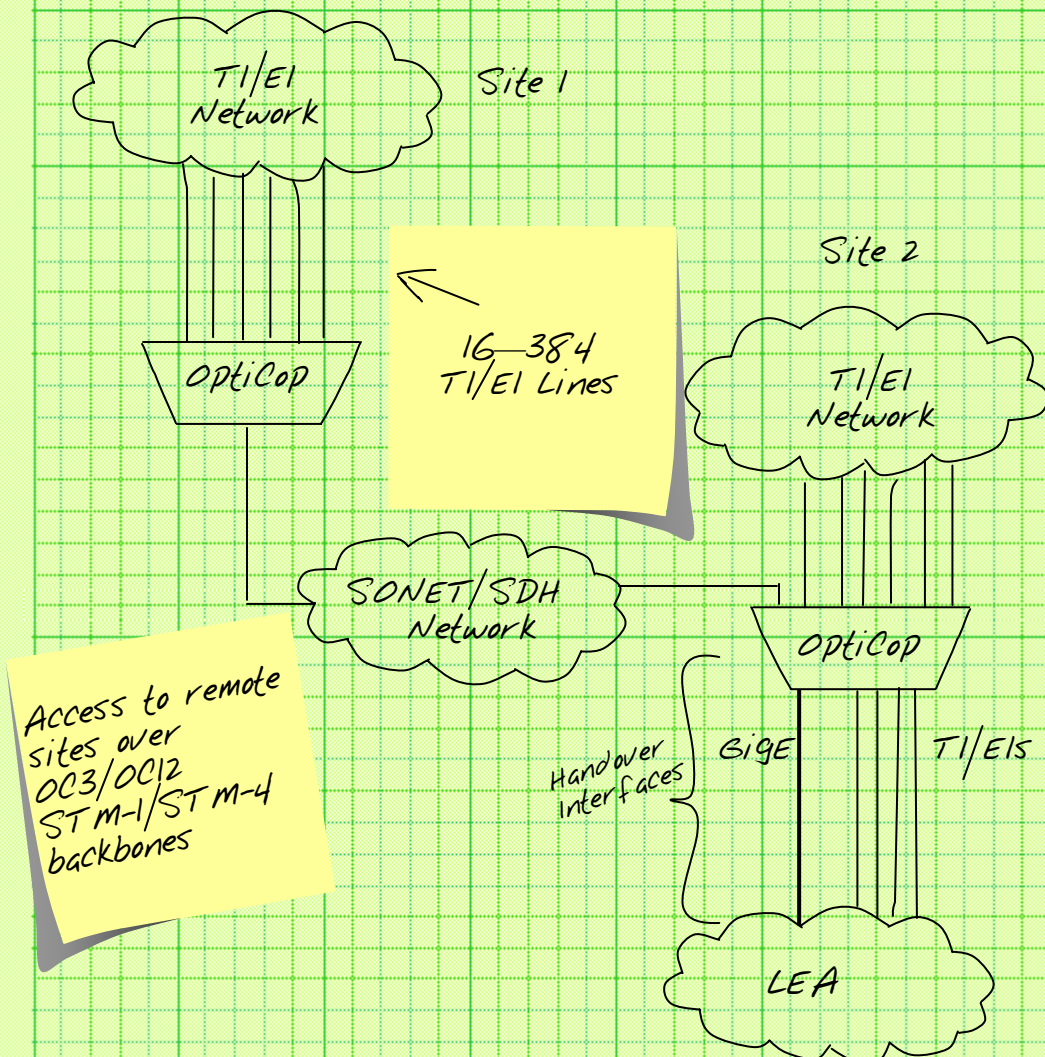

Access and Interception of Voice/Data T1/E1 Networks

OptiCop provides a distributed access and interception system for voice and data access on T1/E1 networks.