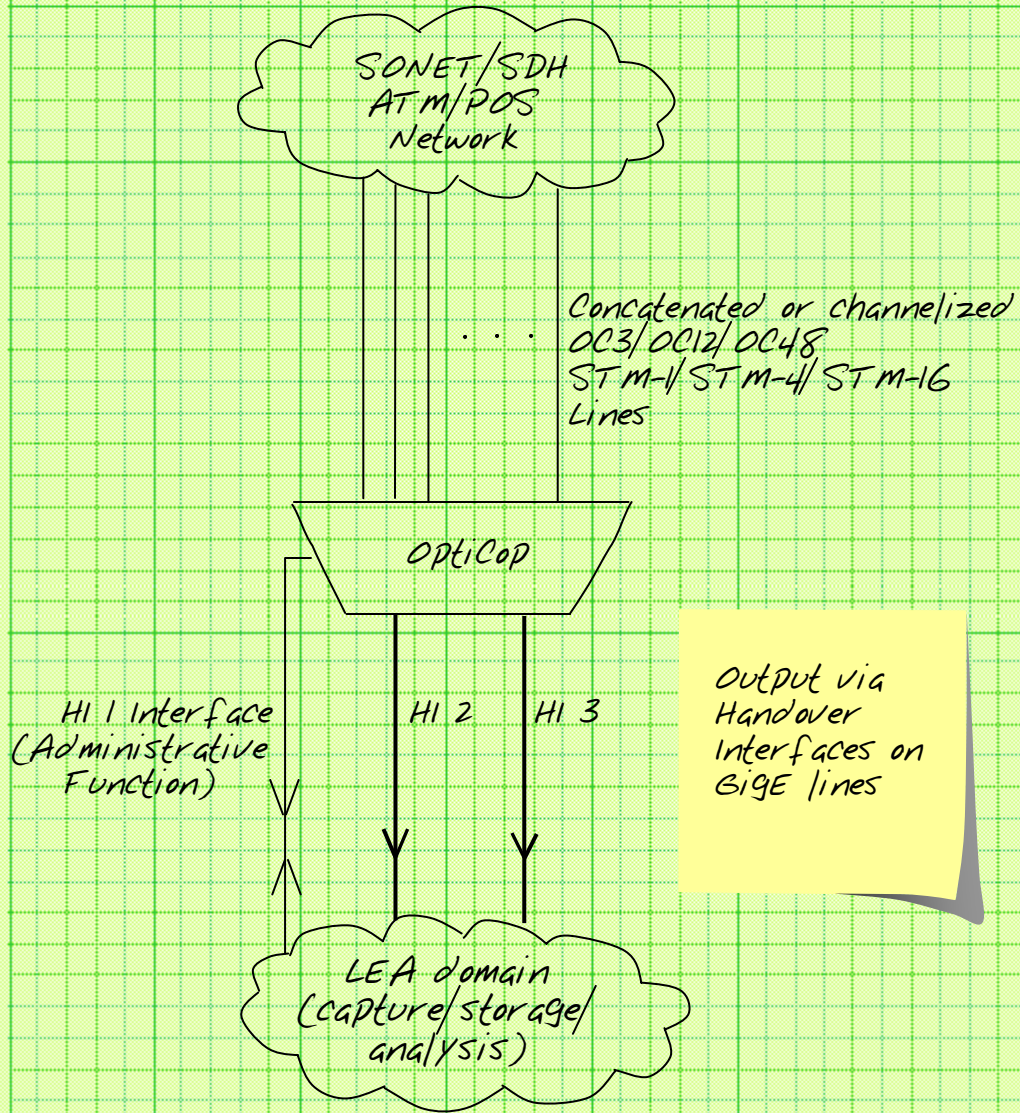

Access and Interception of IP data traffic

OptiCop accesses ATM, POS, PPP, HDLC, Frame Relay traffic IP packet streams and converts them into GigE packets for delivery to the LEA.