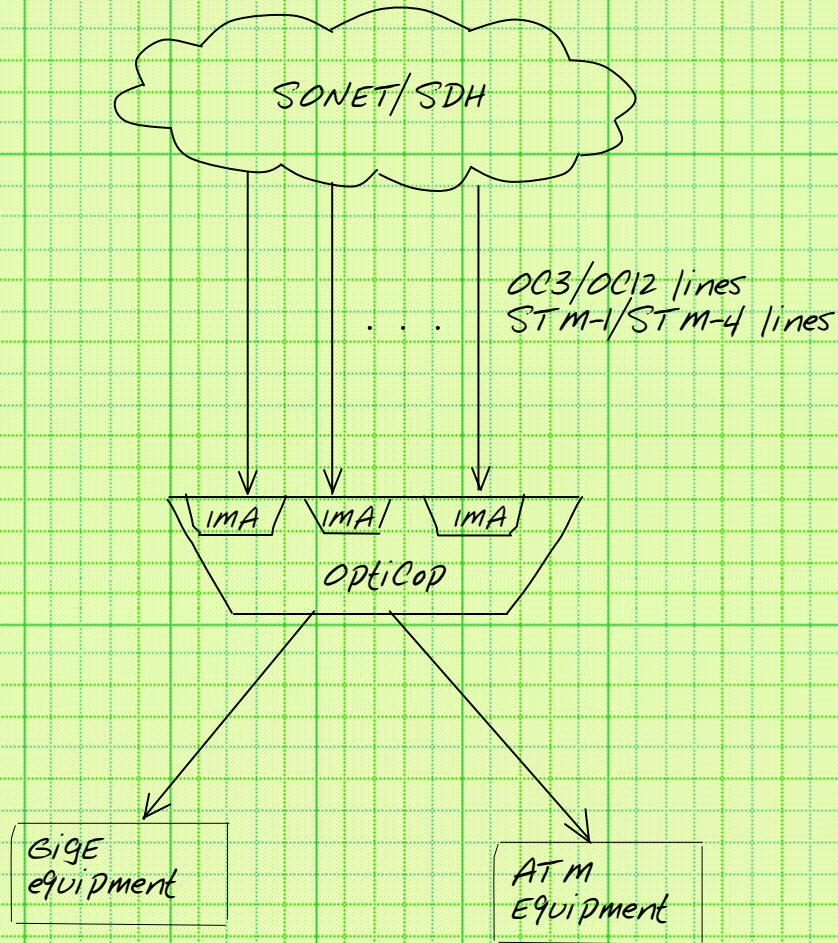

IMA Test Access On SONET/SDH lines

OptiCop monitors multiple IMA groups made of channelized VC12/VC11 virtual tributaries, aggregates the streams in the same group into higher speed ATM traffic streams and outputs them to ATM test equipment or IP Probes.